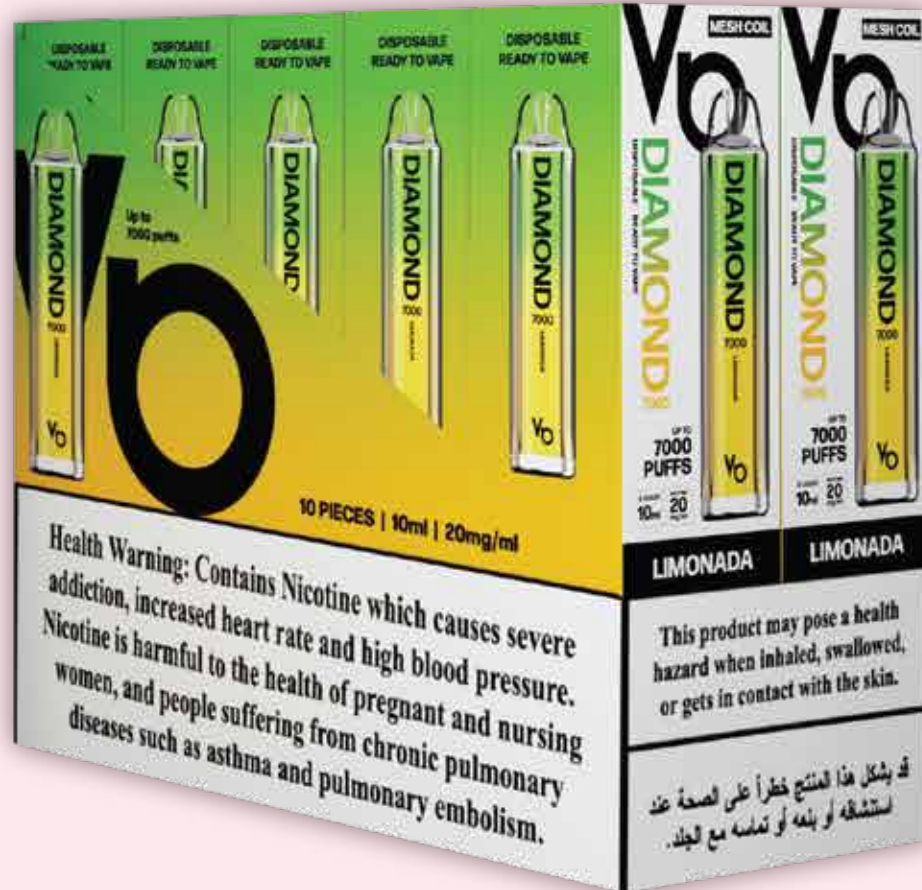

7000 PUFFS

9 FLAVOURS

- Copper Cola
- Fruits Twist
- Glacier Mint
- Juicy Grape Berries
- Limonada
- Mint Mojito
- Mixed Berry Menthol
- Strawberry Lime
- Watermelon Ice

Health Warning: Contains Nicotine which causes severe addiction, increased heart rate and high blood pressure. Nicotine is harmful to the health of pregnant and nursing women, and people suffering from chronic pulmonary diseases such as asthma and pulmonary embolism.

This product may pose a health hazard when inhaled, swallowed, or gets in contact with the skin.

قد يشكل هذا المنتج خطراً على الصحة عند استنشاقه أو بلعه أو تماسه مع الجلد.