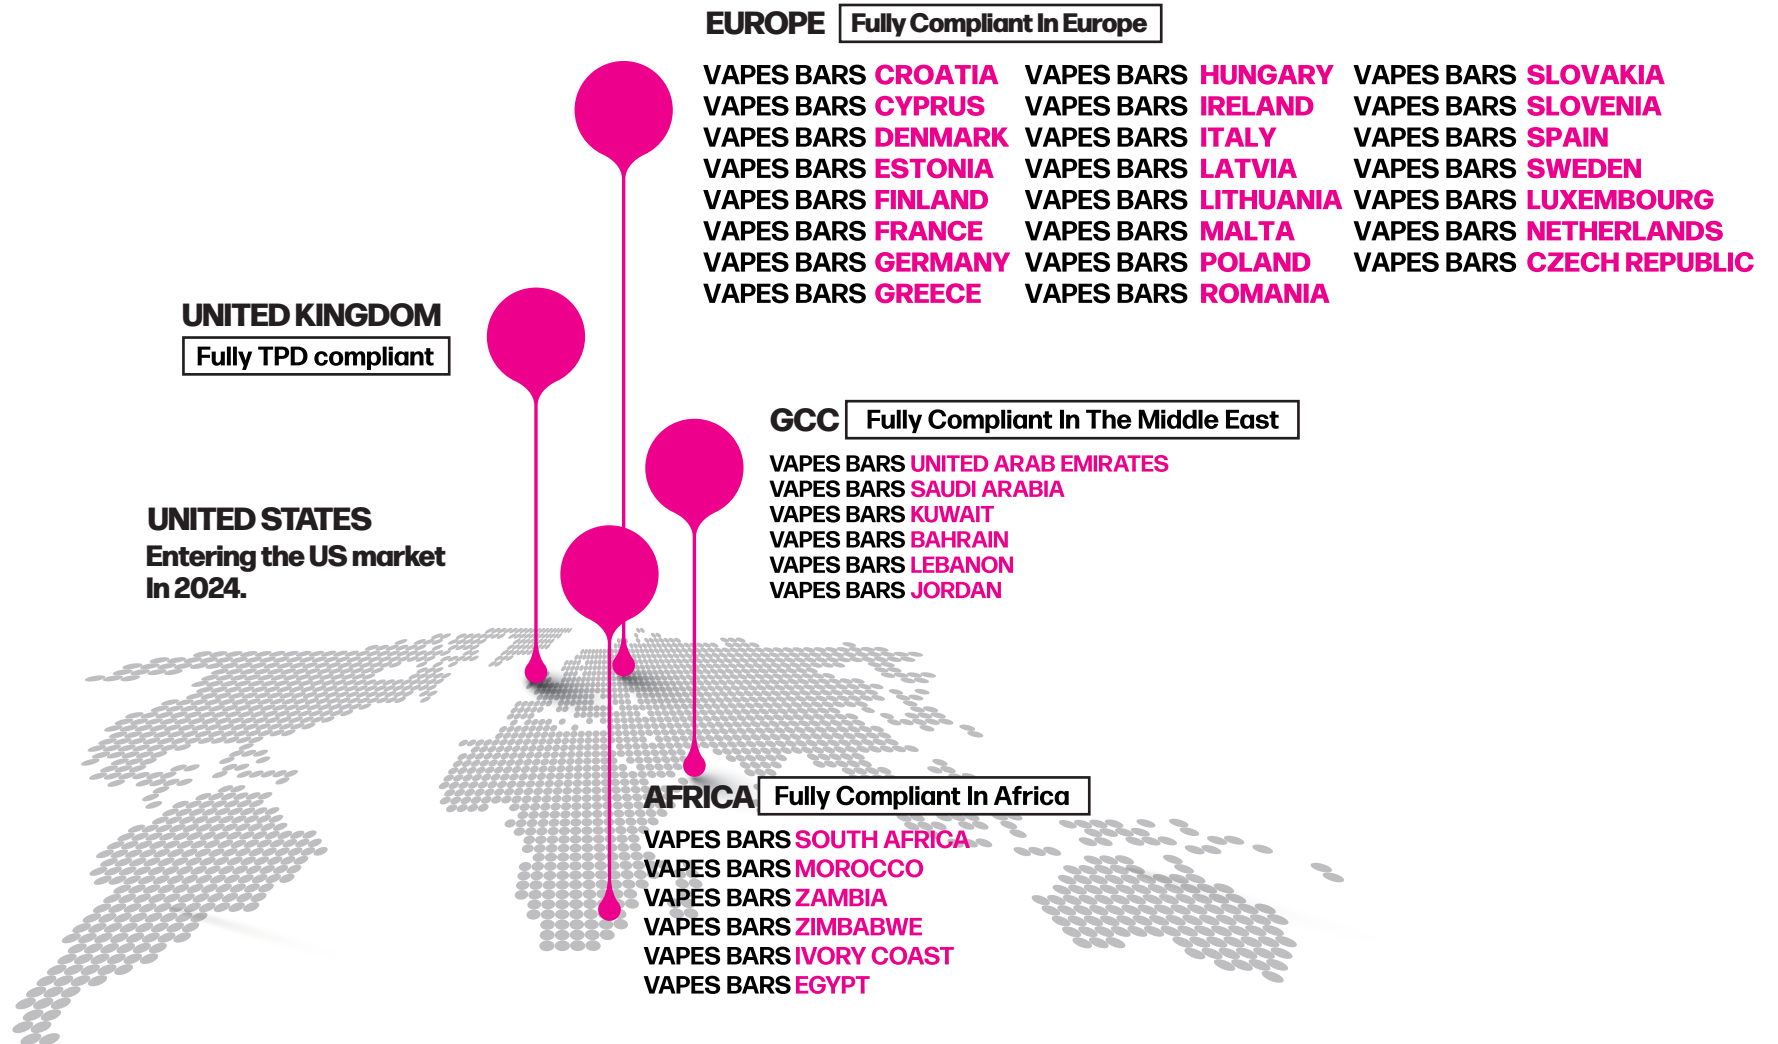

8,000  
Locations across the United Kingdom

# Vapes Bars® popularity and rapid global expansion

Our rapid expansion to 3 continents in under 6 months has proven Vapes Bars is quickly becoming a global success.