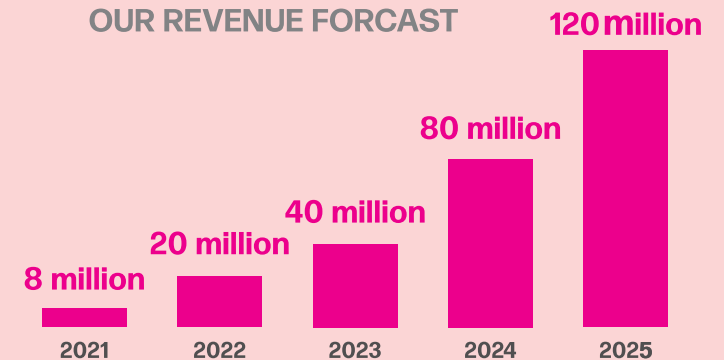

Who are we?

VAPES BARS®

Vape brand that is vibrant, alive and present.

Our Statistics

Vapes Sold Globally per month

10 million
and growing

Repeated Customers

86%
Repeated Customers Rate

Vapes Sold in over

8,000
Locations across the United Kingdom

MARKET OVERVIEW

Estimated e-cigarette market revenue in 2021 United Kingdom*

$3.40 bn

Predicted E-cigarette market growth in the UK (2021 - 2025). CAGR 13% during the forecast period.**

$1.20 bn

Number of vapers in the UK
The age rate for most UK vapers

3 million
35-44

OUR REVENUE FORECAST